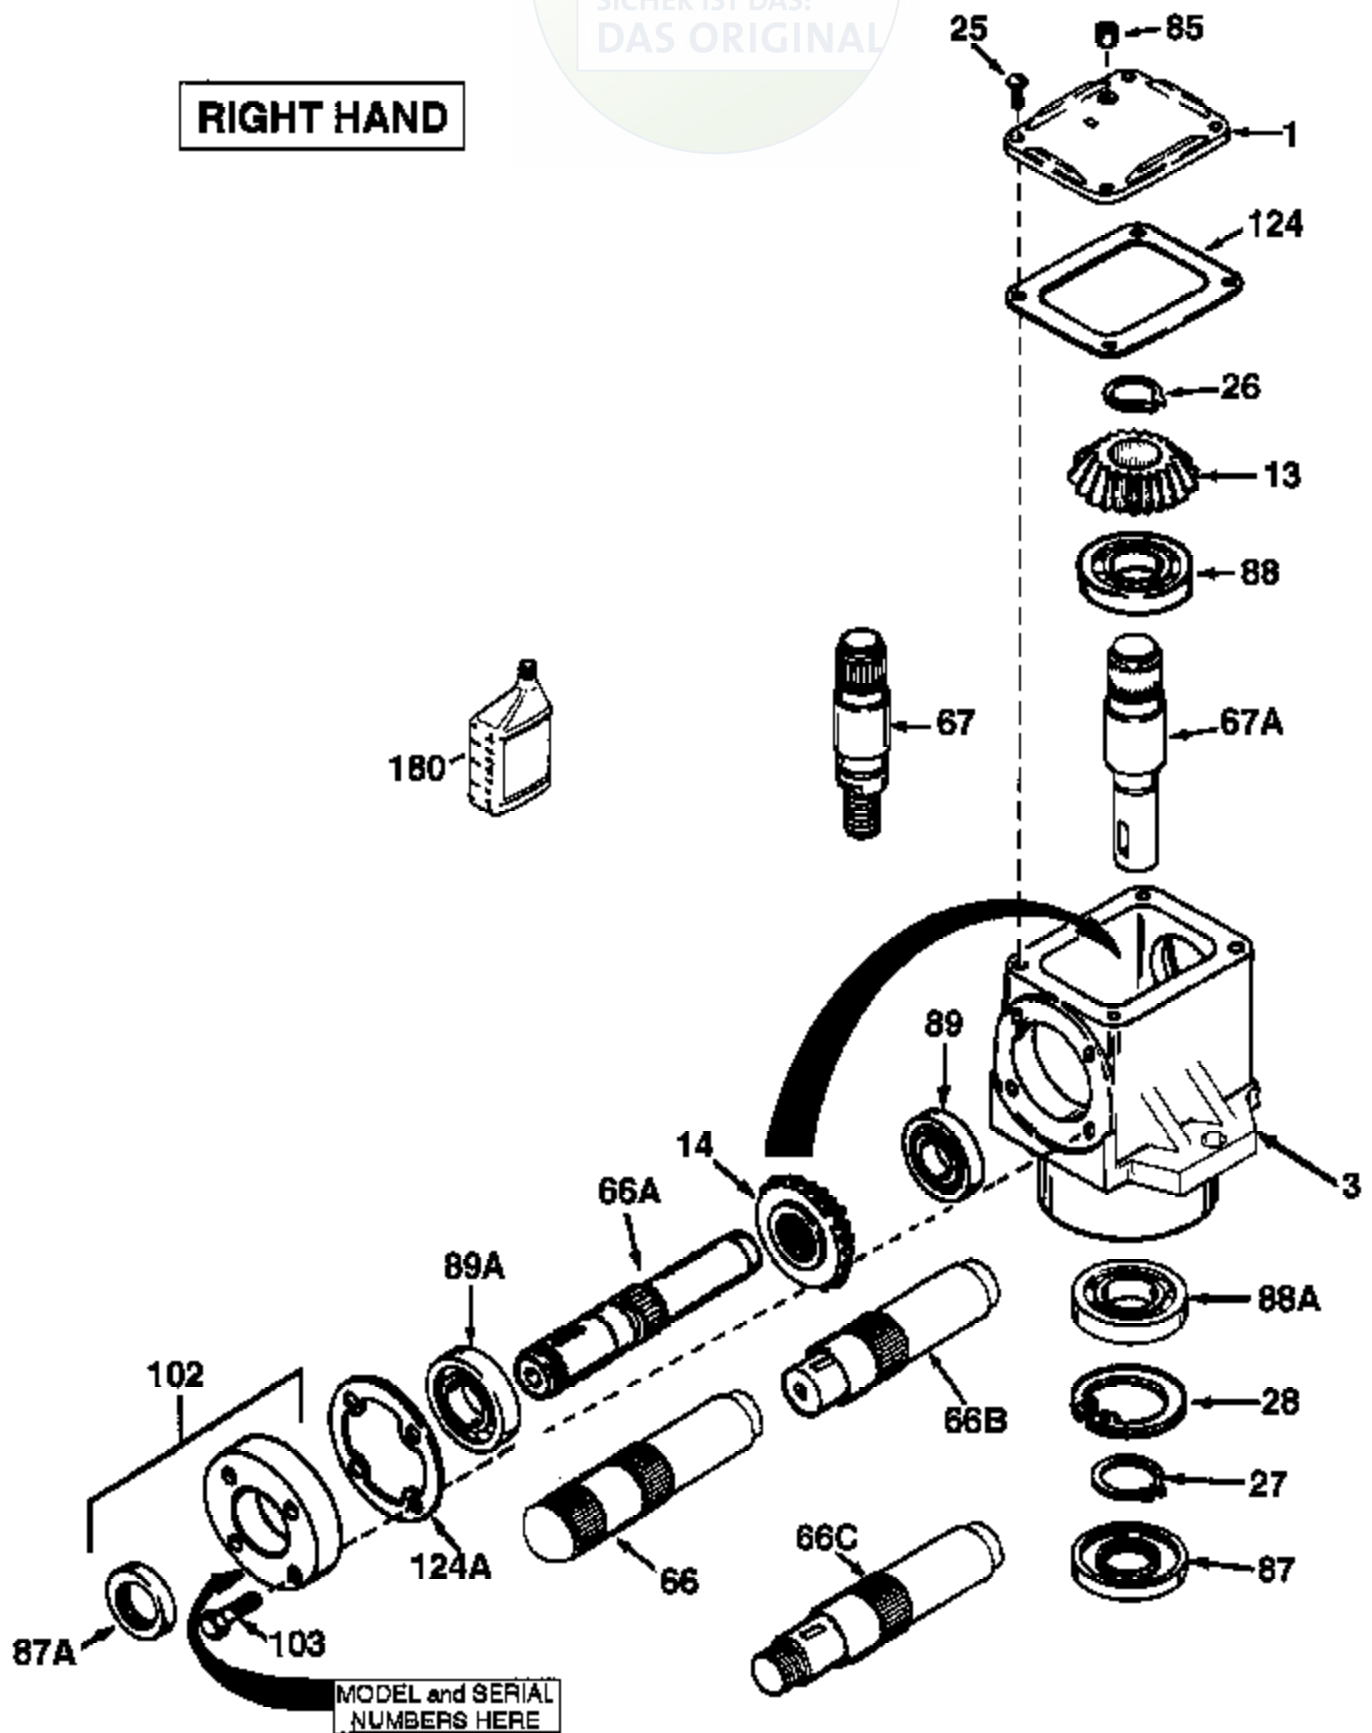

# JOIST

SICHER IST DAS:  
DAS ORIGINAL

**RIGHT HAND**

Ref #	Part Number	Qty	Description
1	772067	1	Right Angle Drive Head Cover
3	770026A	1	Right Angle Drive Housing
13	778101A	1	Miter Gear (17 teeth-steel)
14	778101A	1	Miter Gear (17 teeth-steel)
25	792025	4	Screw, 10-24 x 1/2"
26	788018	2	Retaining Ring
27	788019	1	Retaining Ring
66	776040A	1	Input Pinion Shaft (4-1/2" long)
67A	776095	1	Output Shaft (3-31/32" long)
85	792039	1	Pipe Plug, 1/8-27
87A	788031	1	Oil Seal 7/8"
87	788029	1	Oil Seal 7/8"
88A	780034	1000-1000-070	Ball Bearing 7/8" ID
88	780034	Peerless	Ball Bearing 7/8" ID
89	780024	1	Ball Bearing 3/4" ID
89A	780034	1	Ball Bearing 7/8" ID
102	786029	1	Retainer Cap & Seal (Incl. 87A & 103)
103	792026	4	Bolt, 1/4-20 x 7/8"
124A	788030B	1	Retainer Gasket
124	788028	1	Gasket
180	730229A	1	Gear Oil 80W90

1000-1000-070 Page 2 of 2  
Peerless